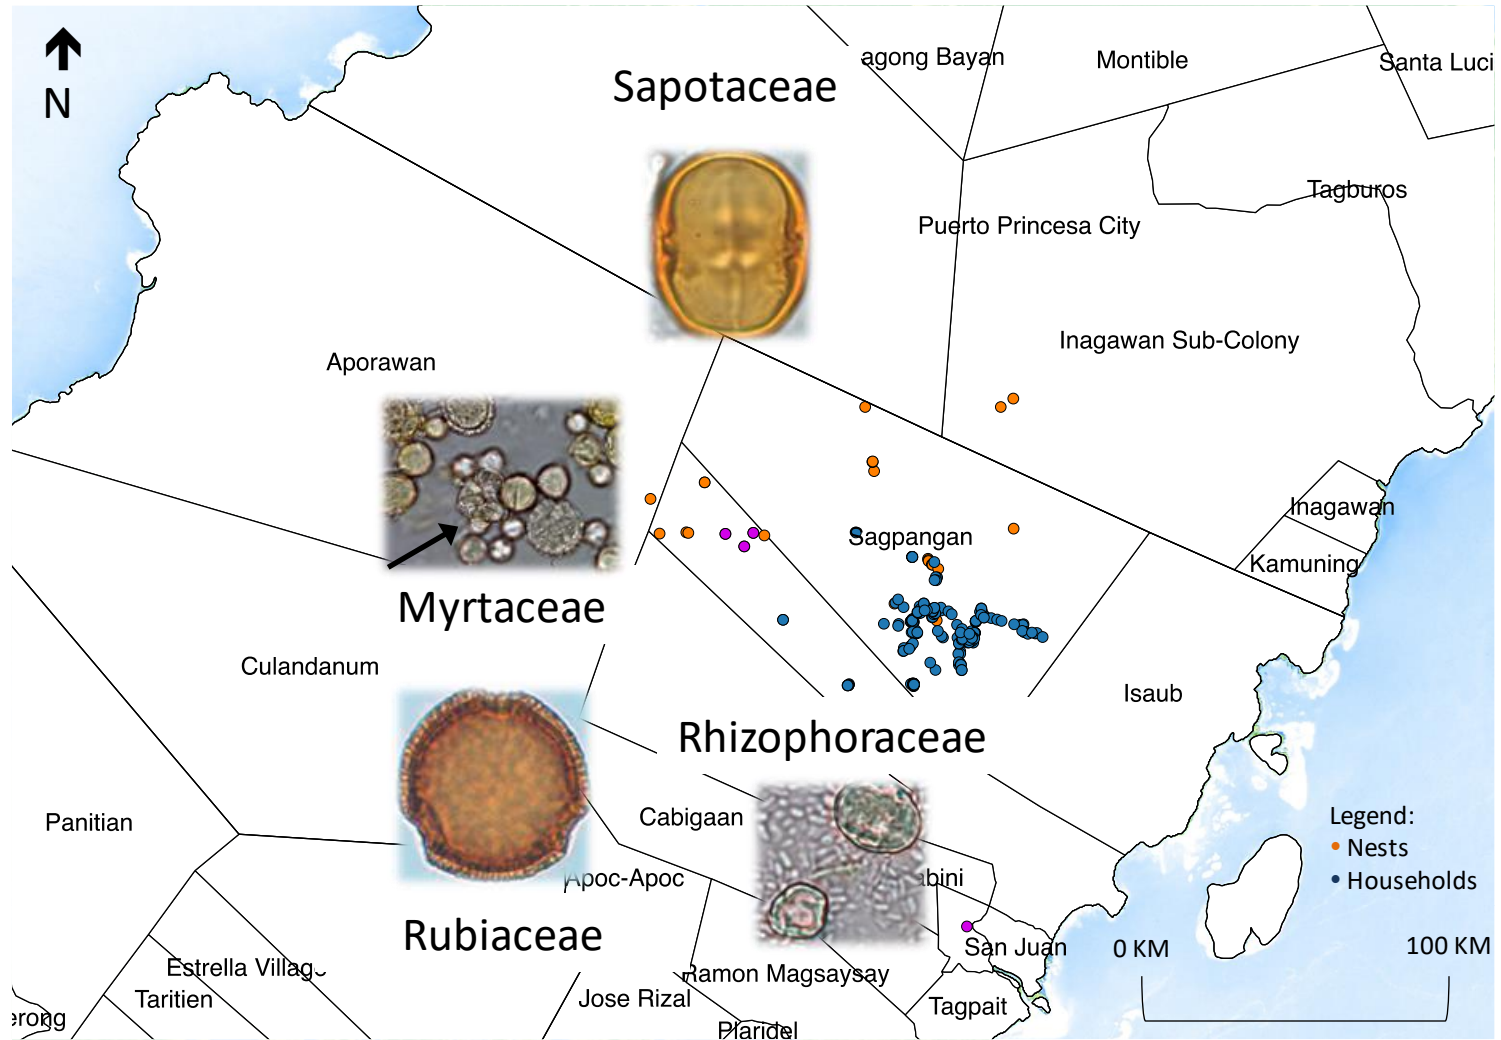

Cunoniaceae

Sterculiaceae

Rubiaceae

Euphorbiaceae

Sapotaceae

Rutaceae

In collaboration with Anne-Marie Sémah, IRD Sorbonne Universités France

Taking care of the “house” of the honey bee

Pollen analysis & targeted forest restoration

*We planted a total of 6,024
wildlings directly planted in
plots with a total of 1.5
hectares*

IMPORTANT: prioritize native flora

IMPORTANT: prioritize native flora